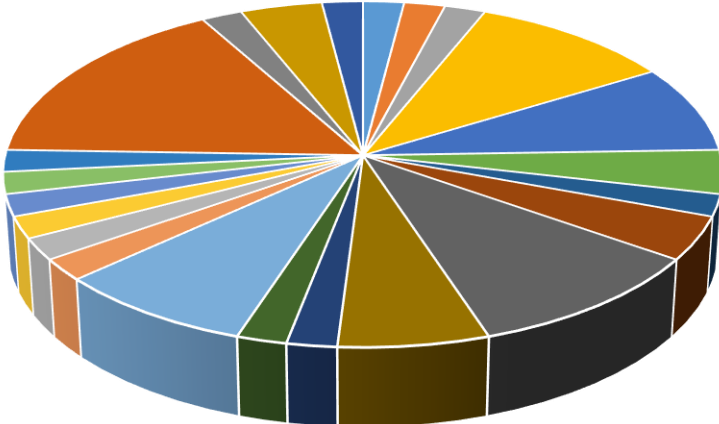

International Students by Country

	Main Campus (Traditional + Online)
Australia	1
Belarus	1
Belgium	1
Brazil	5
Canada	4
Colombia	2
Costa Rica	1
Ecuador	2
France	5
Germany	3
Guatemala	1
Jamaica	1
Kenya	4
Morocco	1
Pakistan	1
Paraguay	1
Saudi Arabia	1
Spain	1
Sri Lanka	1
United Kingdom of Great Britain and Northern Ireland	8
Uzbekistan	1
Venezuela	2
Zambia	1

International Students by Country